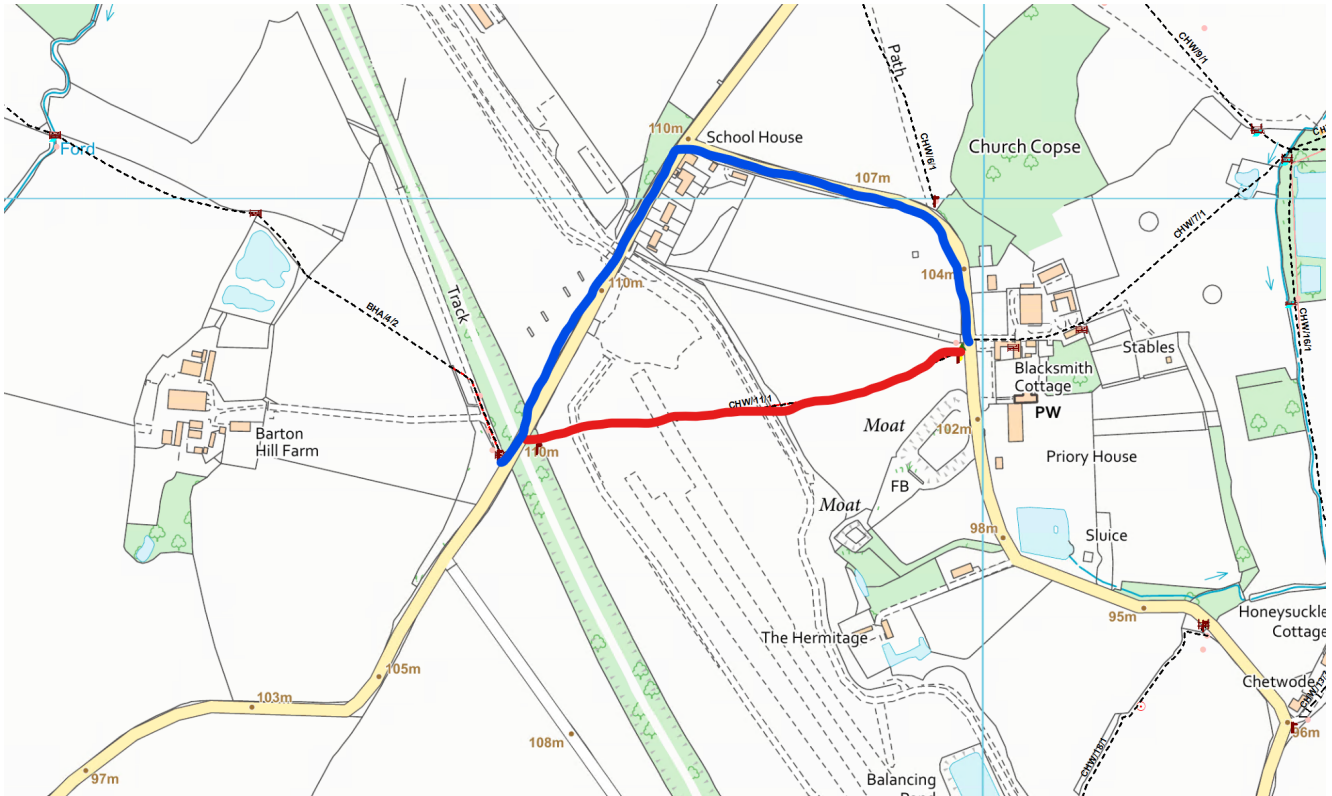

# HS2 FOOTPATH CLOSURE CHETWODE MK18 4LA

## FOOTPATH CHW/11/1

**Start: 04/04/22**

**Finish: 30/11/26**