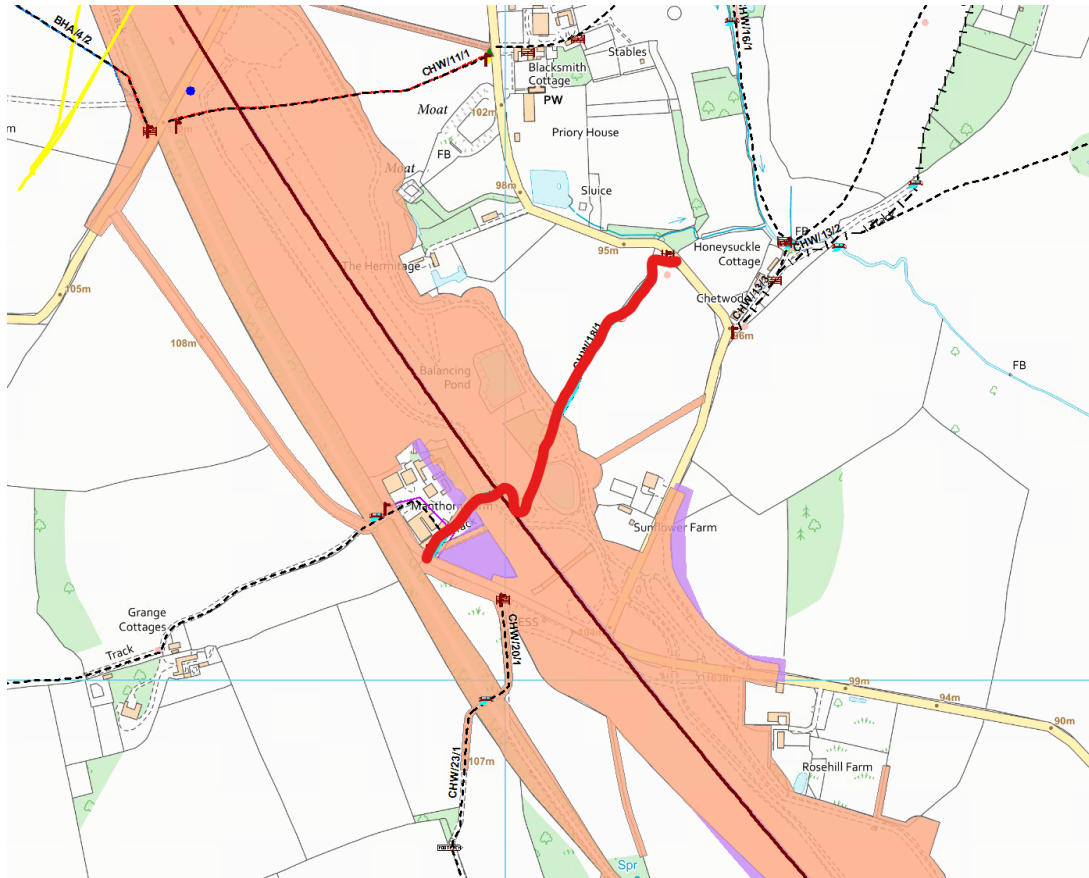

HS2 FOOTPATH CLOSURE CHETWODE

FOOTPATH CHW/18/1

Start: 04/04/22

Finish: 01/07/27