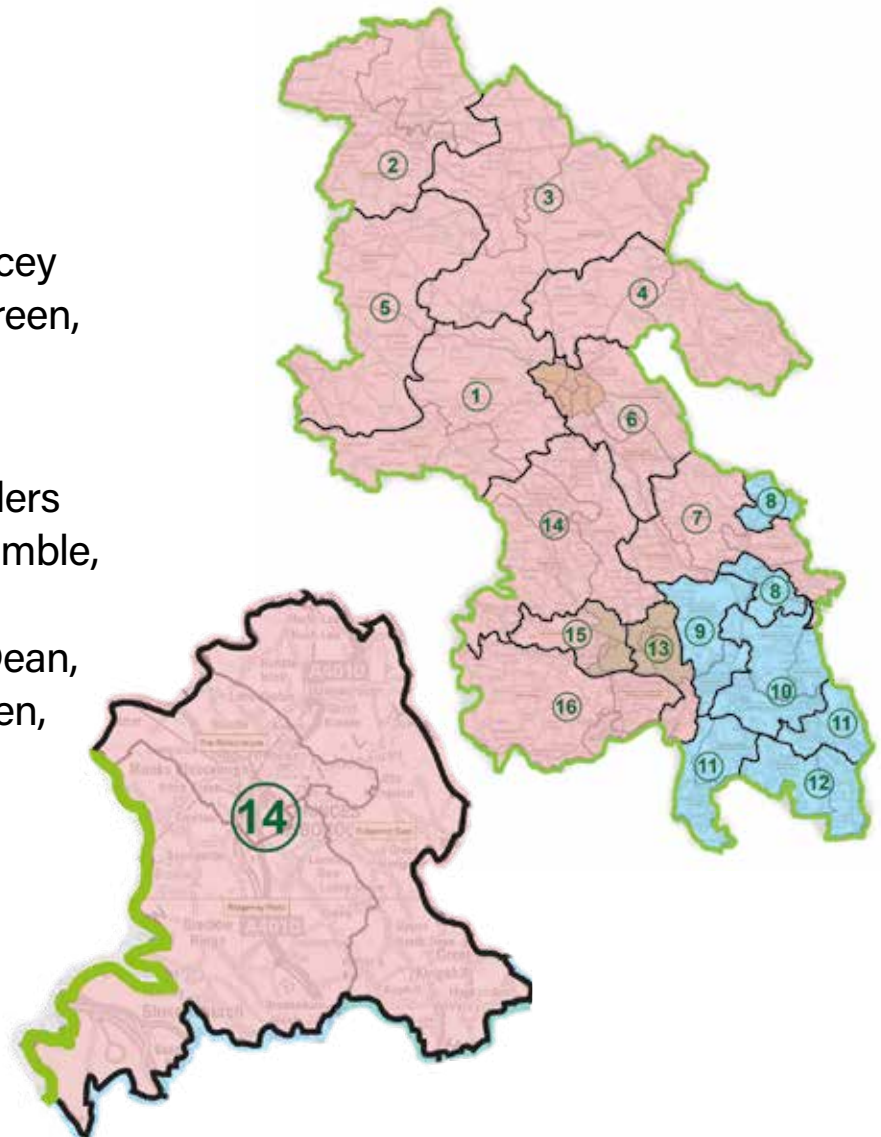

The Risboroughs

Princes Risborough, Monks Risborough, Cadsden, Horsenden, Whiteleaf, Askett, Longwick, Ilmer, Owlswick, Meadle