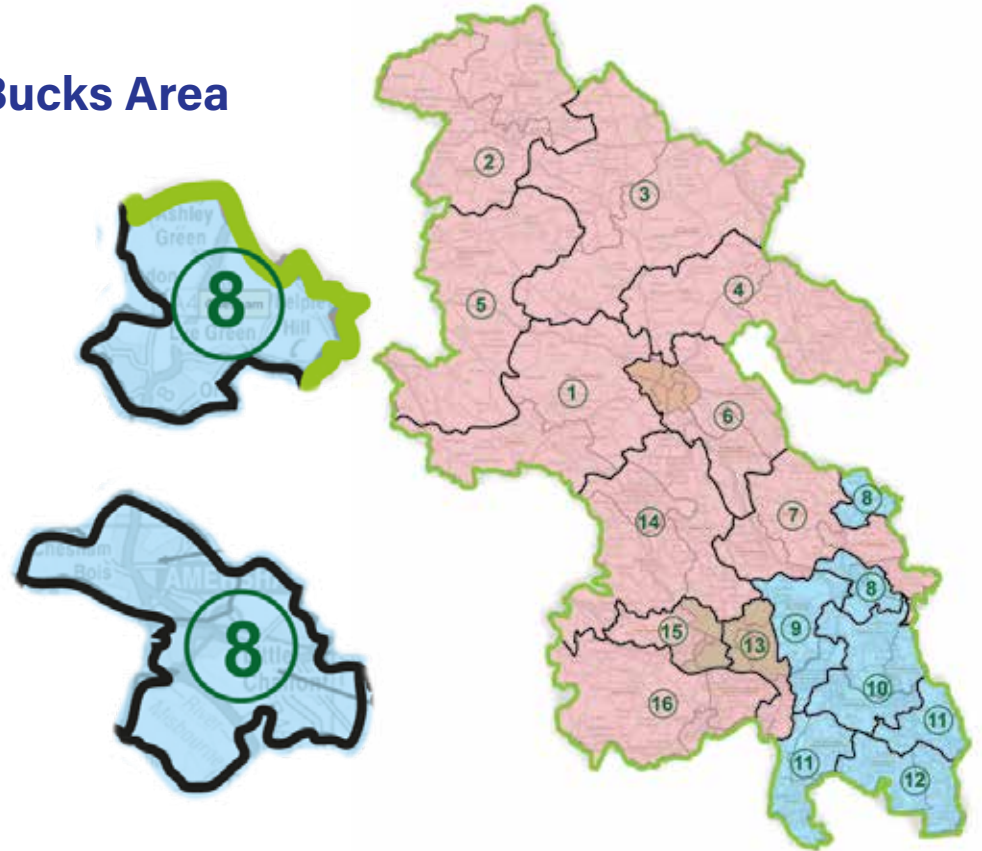

Jess Bougouneau
Area 8 - Chiltern and South Bucks Area