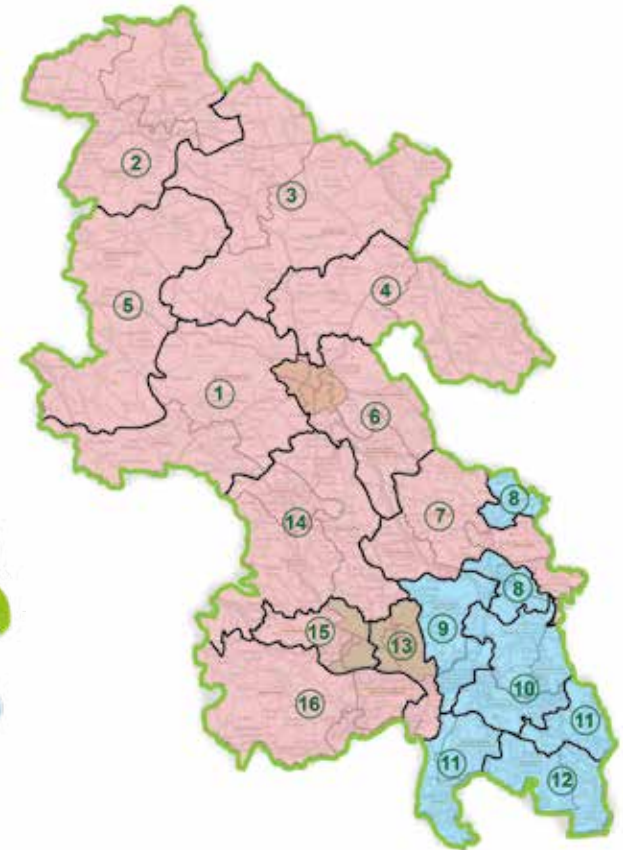

John Thackeray

Area 10 - Chiltern and South Bucks Area

Chalfont St Peter

Chalfont St Giles

Gerrards Cross

Seer Green

Buckinghamshire Highways - Local Area Technicians

Chris Nash

Area 11 - Chiltern and South Bucks Area

**Farnham Common/
Farnham Royal**

Burnham

Taplow

Fulmer

Dorney

Stoke Poges

Cliveden