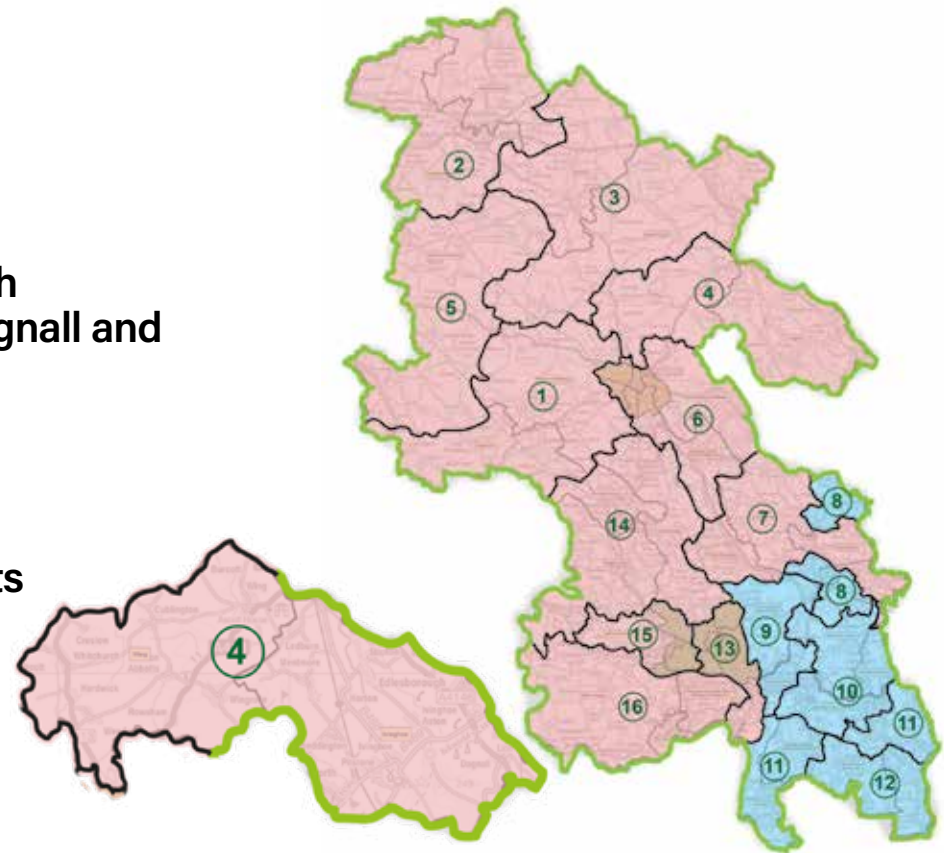

Paul Foot **Area 4 - Aylesbury Depot Area**

Watermead

Buckingham Park

Weedon

Cublington

**Ivinghoe & Ivinghoe
Aston**

Wing

Mentmore & Ledburn

Cheddington

Pitstone

Marsworth

**Edlesborough
(includes Dagnall and
Northall)**

Horton

Slapton

Aston Abbots

**Wingrave &
Rowsham**

Hardwick

Whitchurch