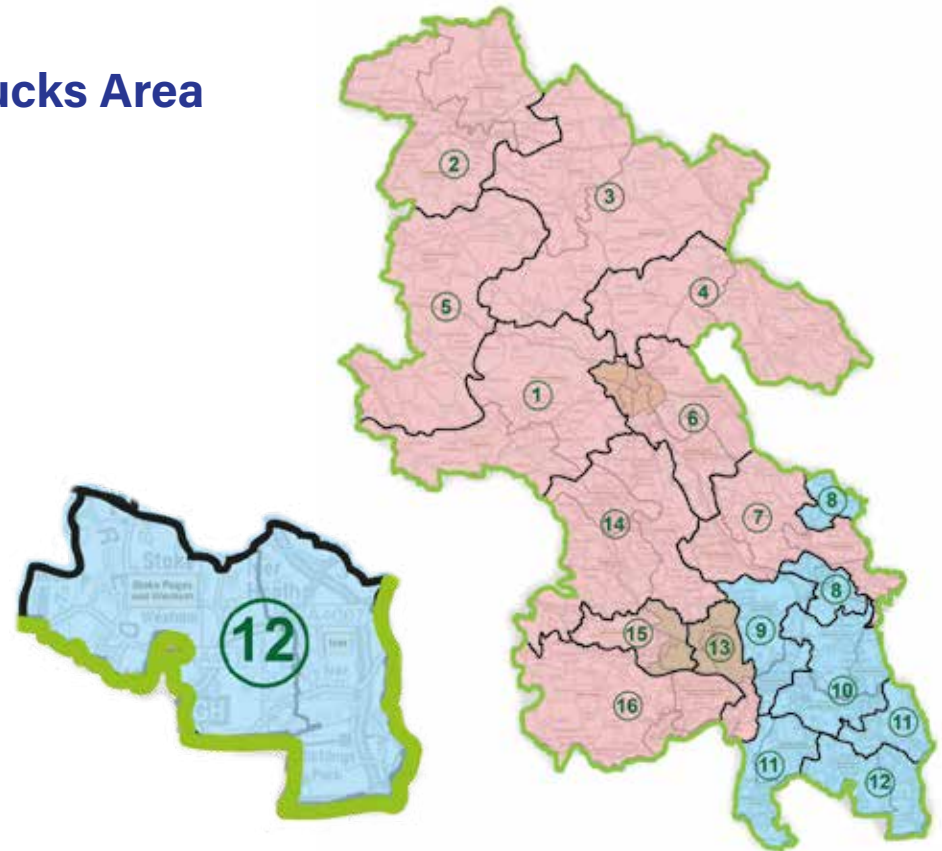

Area 11 - Chiltern and South Bucks Area

**Farnham Common/
Farnham Royal**

Burnham

Taplow

Fulmer

Dorney

Stoke Poges

Cliveden

Buckinghamshire Highways - Local Area Technicians

Elliot Pollmer
Area 12 - Chiltern and South Bucks Area

Denham

Iver

Gerrards Cross

Wexham

Buckinghamshire Highways - Local Area Technicians

Casey-Jane Sutton **Area 13 - Wycombe District Area**