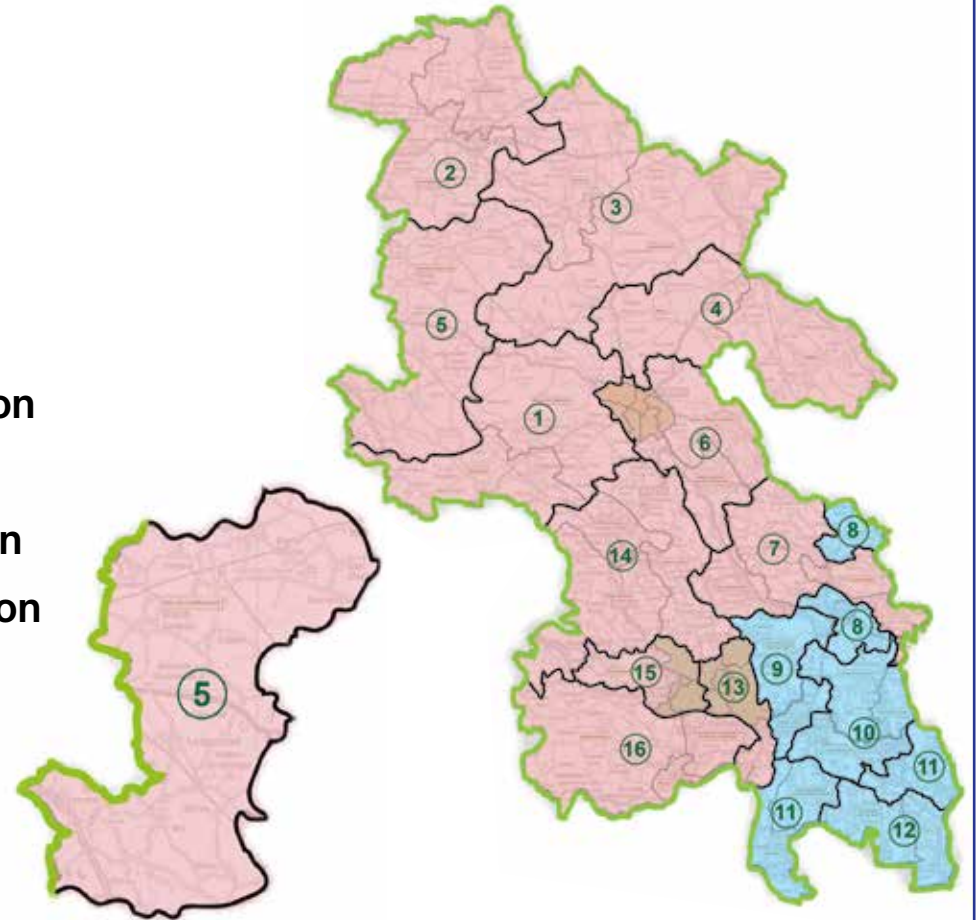

Mentmore & Ledburn

Cheddington

Pitstone

Marsworth

**Edlesborough
(includes Dagnall and
Northall)**

Horton

Slapton

Aston Abbots

**Wingrave &
Rowsham**

Hardwick

Whitchurch

Buckinghamshire Highways - Local Area Technicians

Alison Poland **Area 5 - Aylesbury Depot Area**

Marsh Gibbon	Oakley
Grendon Underwood	Boarstall
Edgcott	Chilton
Charndon	Steeple Claydon
Calvert Green	East Claydon
Twyford	Middle Claydon
Ludgershall	Botolph Claydon
Brill	