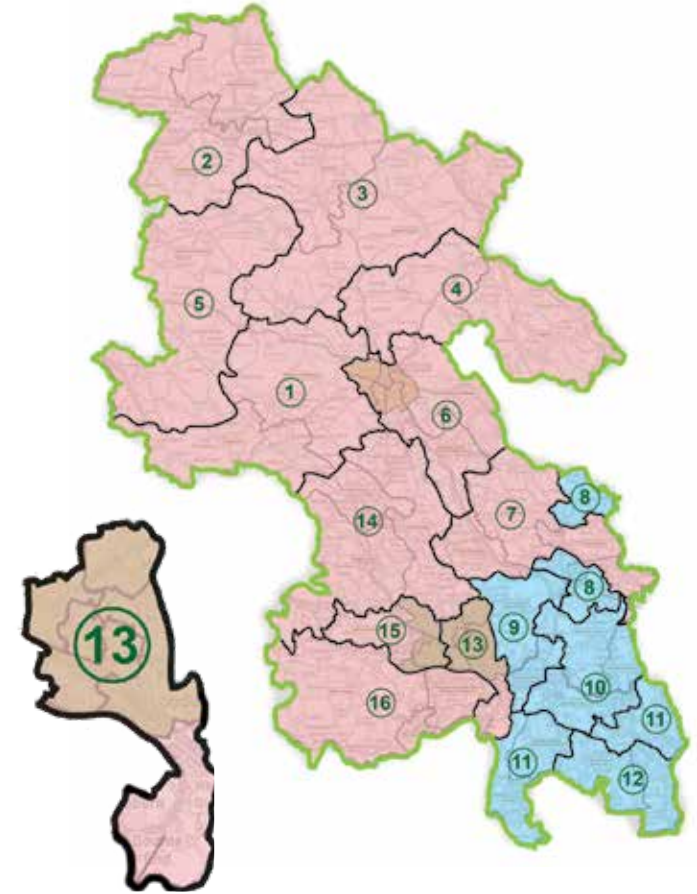

Area 11 - Chiltern and South Bucks Area

**Farnham Common/
Farnham Royal**

Burnham

Taplow

Fulmer

Dorney

Stoke Poges

Cliveden

Hazlemere

High Wycombe Town - East
Ryemead & Micklefield, Terriers
& Amersham Hill, Totteridge &
Bowerdean

Tylers Green & Loudwater
Chepping Wycombe Parish,
Wycombe Marsh

Wooburns & Bourne End
Wooburn Moor, Wooburn Green,
Wooburn, Cores End, Bourne End,
Hedsor