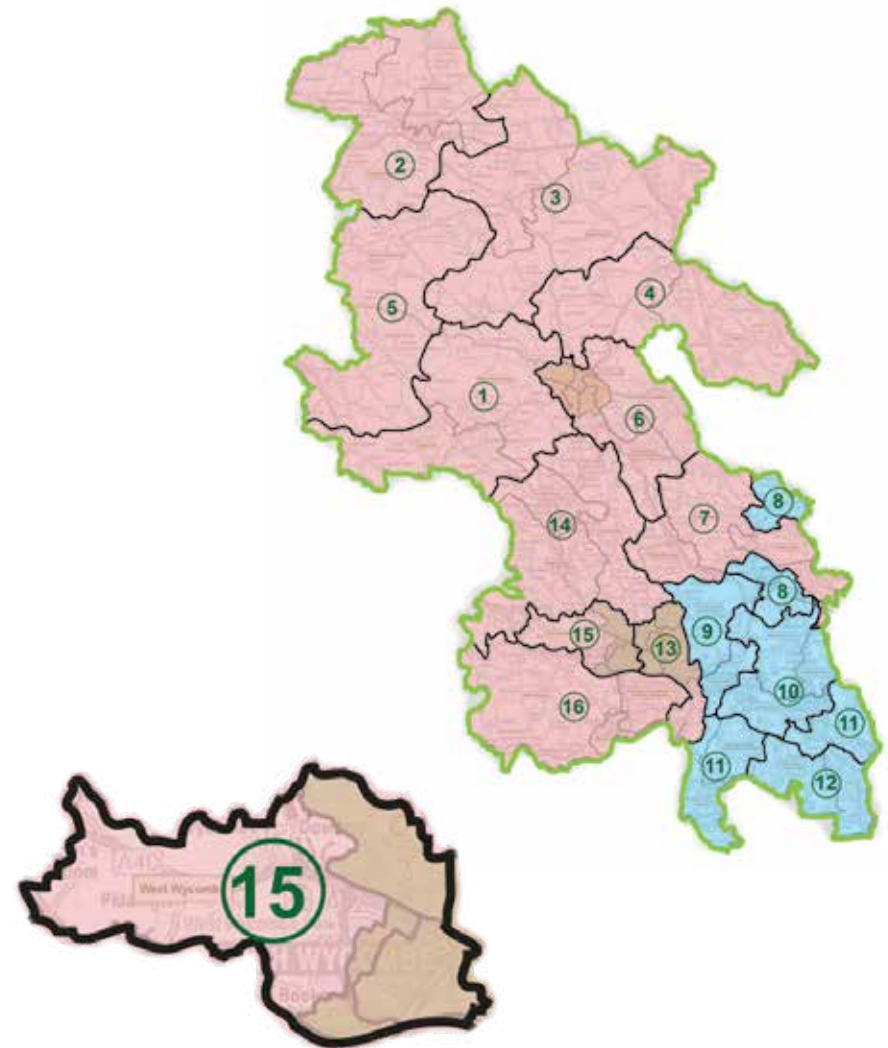

Buckinghamshire Highways - Local Area Technicians

Pat Fegan **Area 15 - Wycombe District Area**

High Wycombe Town - West
Abbey & Booker,
Cressex & Castlefield

West Wycombe
Sands, Studley Green,
Horsley's Green, Beacons Bottom,
Waterend, Piddington, Wheeler End

Downley