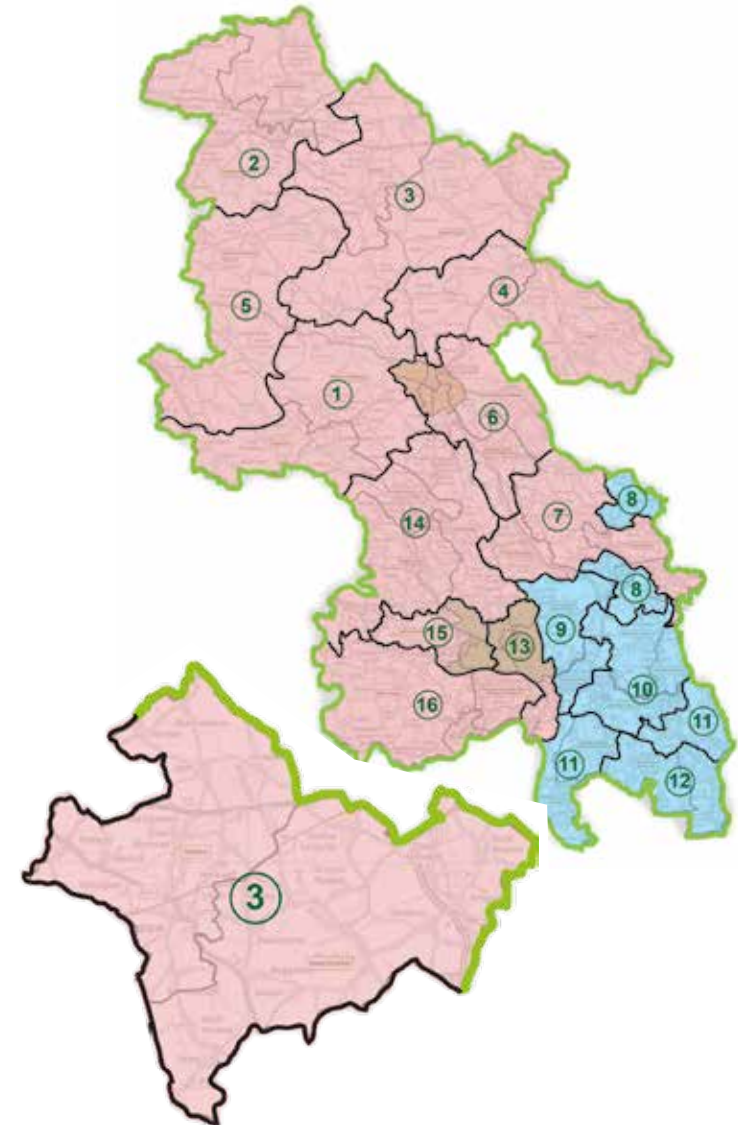

Winslow

Stewkley

Quainton

Great and Little Horwood

Mursley

Drayton Parslow

Stoke Hammond

Soulbury

Pitchcott

Oving

North Marston

Granborough

Dunton

Hoggeston

Swanbourne

Newton Longville

Buckinghamshire Highways - Local Area Technicians

Paul Foot **Area 4 - Aylesbury Depot Area**

Watermead

Buckingham Park

Weedon

Cublington

**Ivinghoe & Ivinghoe
Aston**

Wing

Mentmore & Ledburn

Cheddington

Pitstone

Marsworth

**Edlesborough
(includes Dagnall and
Northall)**

Horton

Slapton

Aston Abbots