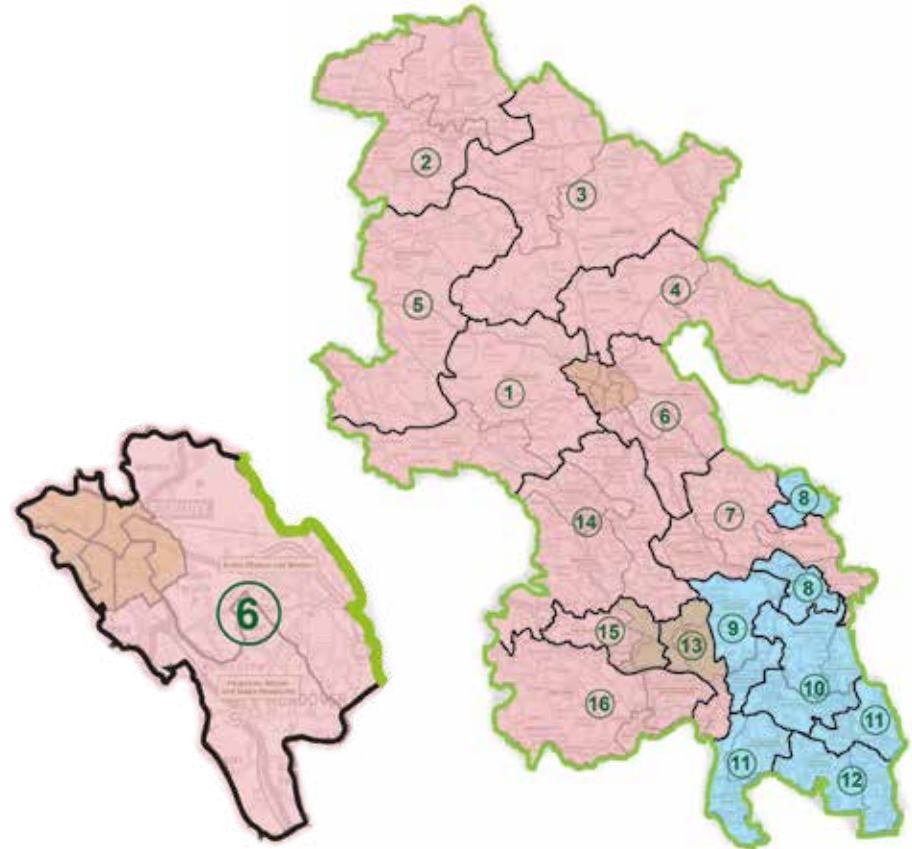

Mentmore & Ledburn

Cheddington

Pitstone

Marsworth

**Edlesborough
(includes Dagnall and
Northall)**

Horton

Slapton

Aston Abbots

**Wingrave &
Rowsham**

Hardwick

Whitchurch

Buckinghamshire Highways - Local Area Technicians

Alison Poland **Area 5 - Aylesbury Depot Area**

Marsh Gibbon	Oakley
Grendon Underwood	Boarstall
Edgcott	Chilton
Charndon	Steeple Claydon
Calvert Green	East Claydon
Twyford	Middle Claydon
Ludgershall	Botolph Claydon
Brill	

Buckinghamshire Highways - Local Area Technicians

Lewis Minney **Area 6 - Aylesbury Depot Area**

Aylesbury	Halton
Aston Clinton	Hulcott
Bierton	Stoke Mandeville
Broughton	Weedon
Buckland	Wendover
Drayton	Weston Turville
Beauchamp	