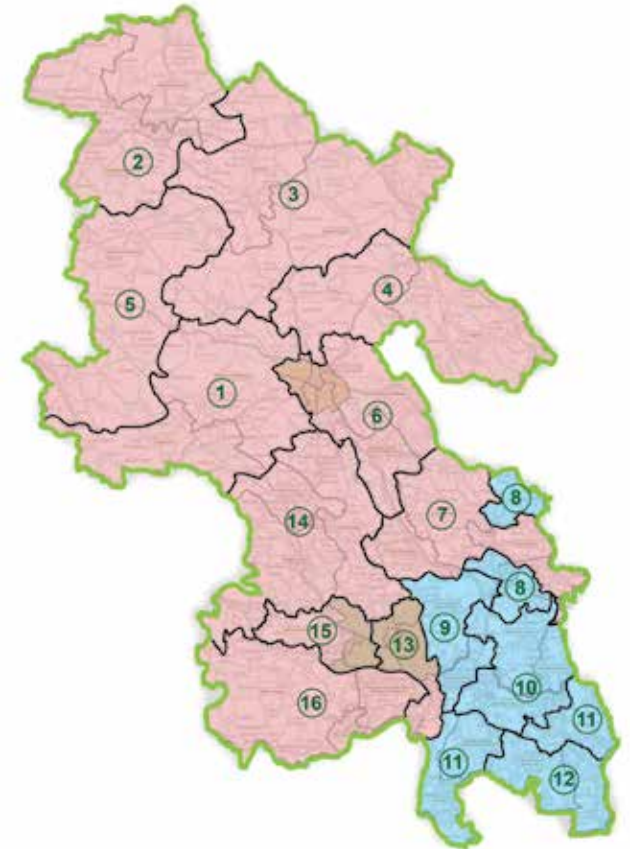

Buckinghamshire Highways - Local Area Technicians

Wayne Fabian
Area 7 - Chiltern and South Bucks Area

Chess Valley
The Missendens
Chiltern Ridges

Buckinghamshire Highways - Local Area Technicians

Jess Bougouneau
Area 8 - Chiltern and South Bucks Area

Chesham
Little Chalfont
Amersham
Chesham Bois

Buckinghamshire Highways - Local Area Technicians

DJ Wills

Area 9 - Chiltern and South Bucks Area

Penn

Old Amersham

Beaconsfield

Buckinghamshire Highways - Local Area Technicians