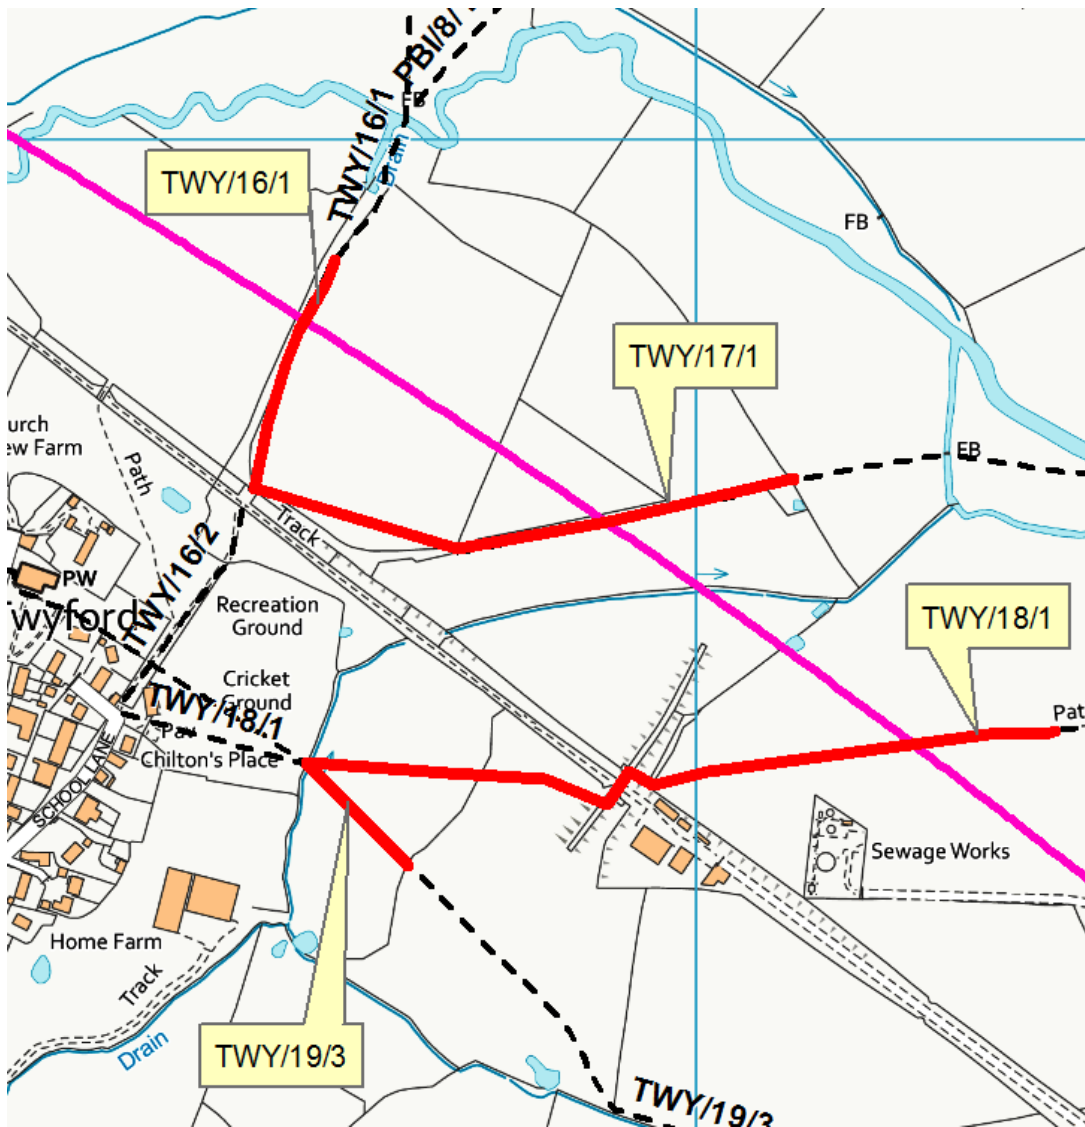

# HS2 CLOSURES IN TWYFORD

**— = ROUTE CLOSED**

## **TWY 16/1**

Work Starts: 26/09/2022, Work Ends 30/11/2026 | Postcode MK18 4ET

## **TWY 17/1**

Work Starts: 26/09/2022, Work Ends 30/11/2026 | Postcode MK18 4ET

## **TWY 18/1**

Work Starts: 26/09/2022, Work Ends 30/11/2026 | Postcode MK18 4EY